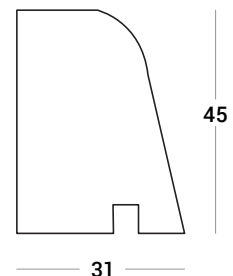

## Beads, Door Drips & Cills

**Hardwood Cill**

**Door Drip**

**FS Quad**  
9, 12, 15, 18, 21

**H/W Rebated  
Glazing Bead**

**S/W Glazing Bead**

**18 x 6 D Mould**

**Softwood  
Dowels**  
6, 9, 12, 15, 18, 25

**Parting Bead**

**Staff Bead**

**12.7mm  
Diameter  
Pellets**

Ash, Beech,  
African / Brazillian Mahogany,  
Oak, Softwood

**Rebated H/W**

**H/W Door Drip**