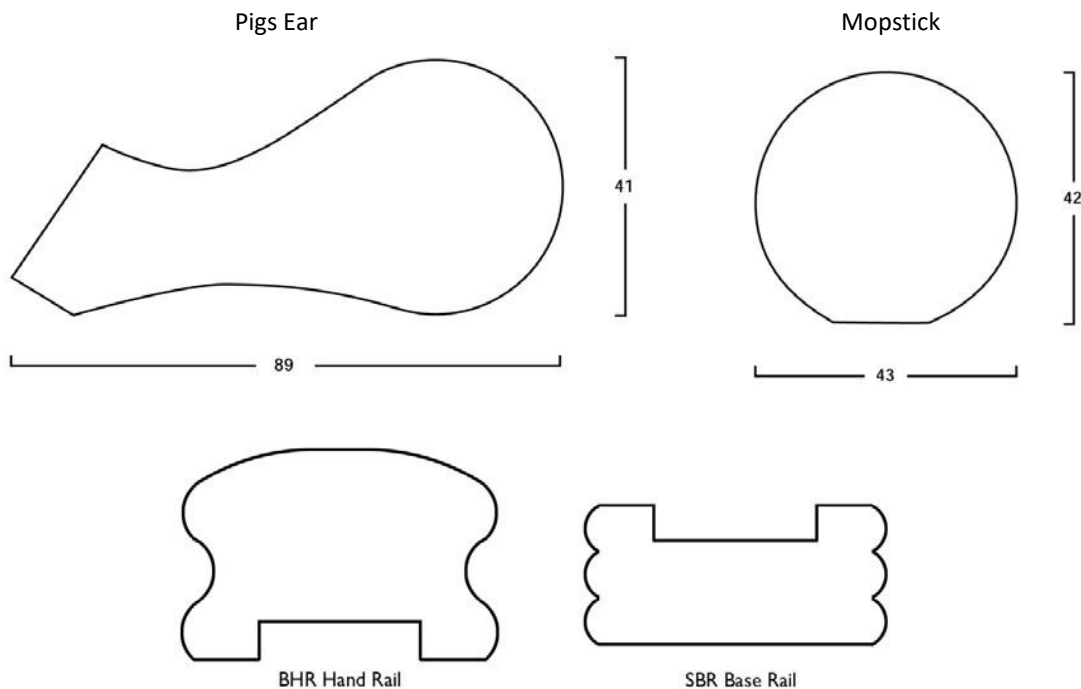

Softwood Mouldings

Flooring PTG

Hand Rails