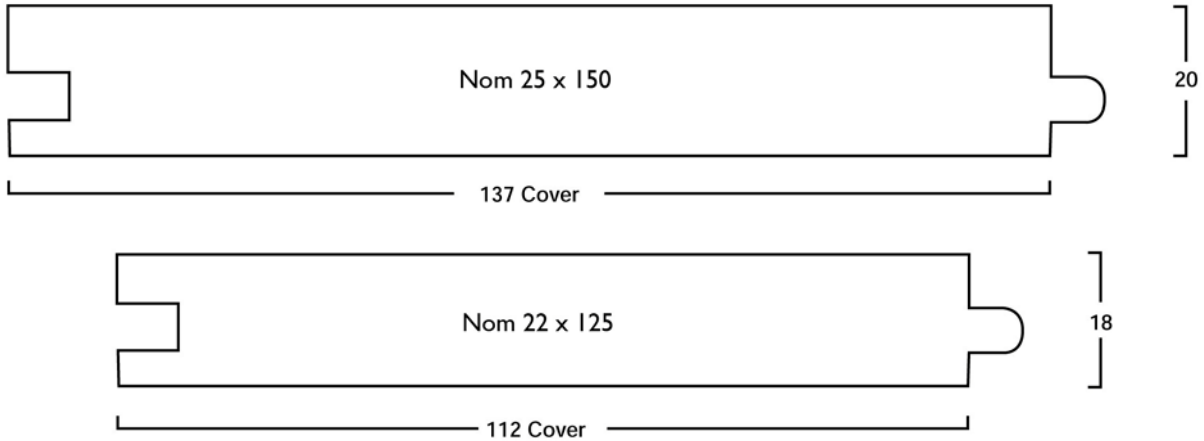

Softwood Mouldings

Flooring PTG