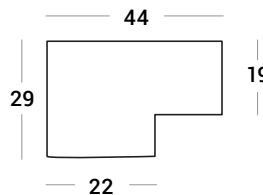

**Parting Bead**

**Staff Bead**

**12.7mm  
Diameter  
Pellets**

Ash, Beech,  
African / Brazillian Mahogany,  
Oak, Softwood

**Rebated H/W**

**H/W Door Drip**